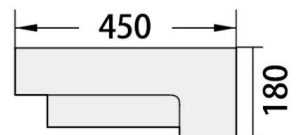

SEMI-RECESSED BASIN

Valtech

BASINS

Pagma

VT9300SR

Size : L500 x W420 x H160mm

Jelma

VT9301SR

Size : L550 x W450 x H180mm

SIDE VIEW