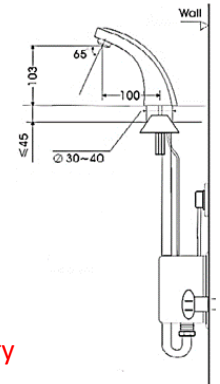

Material: Inner Solid Brass, Triple Layer Chrome Finish
Sensor: Infrared Sensor
Solenoid Valve: Anti-impurity Technology
Sensing Distance: 7 - 20cm Adjustable
Water Pressure: 0.05 – 0.8 Mpa
Inlet Pipe: G 1/2
Power: VT4003D – DC 6V (4 x AA Alkaline Batteries)
VT4003AD - AC 240V & 6V +Rechargeable Lithium ion Battery

VT4024D
VT4024AD
VT4024AD-G