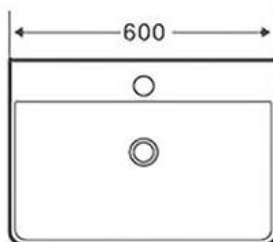

## Mimosa

VT9105CTW

Size : L500 x W420 x H130mm

TOP VIEW

SIDE VIEW

## Dica

VT9106CTW

Size : L600 x W420 x H130mm

TOP VIEW

SIDE VIEW