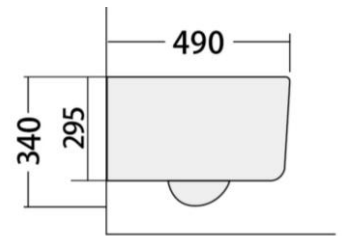

## Morri

VT9551WHWC

Type : Rimless Toilet

Flushing System : Tornado Flush

Size : 490L x 365W x 295H mm

TOP VIEW

SIDE VIEW