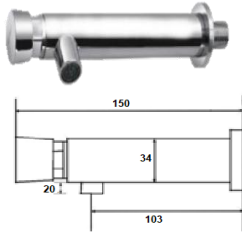

SELF-CLOSING WATER FAUCET
COMMERCIAL FAUCET SERIES

*Water Flow Stop at 8-12Sec

*Water Flow Stop at 8-12Sec

*Water Flow Stop at 5-10Sec

VT920M

*Water Flow Stop at 4-6Sec

*Water Flow Stop at 4-6Sec