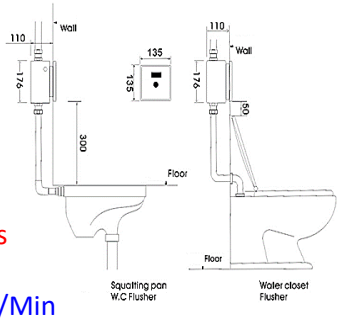

TOUCH FREE AUTOMATIC RECESSED TOILET FLUSHER

Type: Recess Wall Mounted with Manual Flushing Button

Material: Chrome Face Plate, Inner Brass

Sensor: Infrared Sensor

Solenoid Valve: Anti-impurity Technology

Sensing Distance: 7 - 20cm Adjustable

Water Pressure: 0.3 – 0.8 Mpa

Power: VT4501ADM - AC 240V & 4 x AA Alkaline Batteries
(Battery on standby when Ac on)

VT4501ADM-G : Meets Water Savings Requirement of 4L/Min