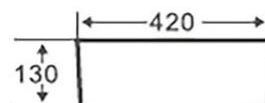

COUNTER TOP BASIN

Valtech®

BASINS

Mimosa

VT9105CTW

Size : L500 x W420 x H130mm

Dica

VT9106CTW

Size : L600 x W420 x H130mm

SIDE VIEW