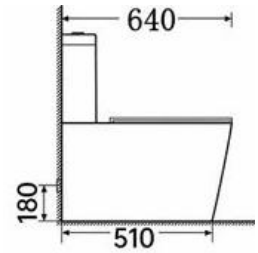

## Latea

**VT9750CC**

Type : Rimless Toilet

Flushing System : Washdown Flush

Flush Volume : 3L/4L

Roughing In : 180mm ( P-Trap )

Size : 640W x 390D x 825H mm

FRONT VIEW