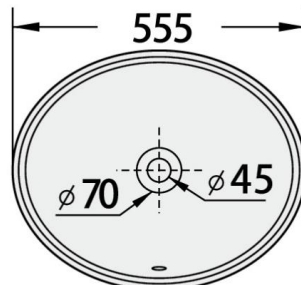

Camara

VT9377UCB

Size : L555 x W425 x H205mm

TOP VIEW