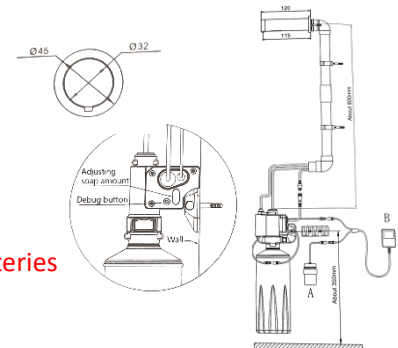

Type: Wall Mount Drop Soap Dispenser
Volume: 1500ml-container
Material: Solid Brass, Triple Layer Chrome Finish
ABS Motor with polyethylene soap Bottle
Sensor: Infrared Sensor
Power: VT1053D – DC 6V (4 x AA Alkaline Batteries)
**VT1053AD - AC 240V (adapter) & 4 x AA Alkaline Batteries
(Battery on standby when Ac on)**