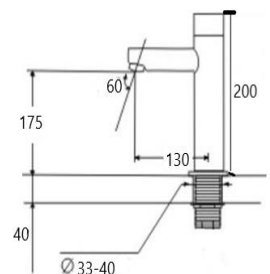

TOUCH FREE AUTOMATIC BASIN MOUNTED WATER FAUCETS

Material: Inner Solid Brass, Chrome Finish
Sensor: Infrared Sensor
Solenoid Valve: Anti-impurity Technology
Sensing Distance: 15-20cm Adjustable
Water Pressure: 0.05 – 0.6 Mpa
Inlet Pipe: G 1/2
Power: VT4022D – DC 6V (4 x AA Alkaline Batteries)
VT4022AD - AC 220V(Adapter) & 4 x AA Alkaline Batteries (Battery on standby when Ac on)

Material: Inner Brass & ABS Body, Triple Layer Chrome Finish
Sensor: Infrared Sensor
Solenoid Valve: Anti-impurity Technology
Sensing Distance: 7-20cm Adjustable
Water Pressure: 0.05 – 0.8 Mpa
Inlet Pipe: G 1/2
Power: VT4104D – DC 6V (4 x AA Alkaline Batteries)
VT4104A - AC 240V

Material: Inner Solid Brass, Triple Layer Chrome Finish
Sensor: Infrared Sensor
Solenoid Valve: Anti-impurity Technology
Sensing Distance: 7-20cm Adjustable
Water Pressure: 0.05 – 0.8 Mpa
Inlet Pipe: G 1/2
Power: VT4033D – DC 6V (4 x AA Alkaline Batteries)
VT4033AD - AC 240V & 6V +Rechargeable Lithium ion Battery

Material: Inner Solid Brass, Triple Layer Chrome Finish
Sensor: Infrared Sensor
Solenoid Valve: Anti-impurity Technology
Sensing Distance: 7-20cm Adjustable
Water Pressure: 0.05 – 0.8 Mpa
Inlet Pipe: G 1/2
Power: VT4100D – DC 6V (4 x AA Alkaline Batteries)
VT4100AD - AC 240V & 6V + Rechargeable Lithium ion Battery