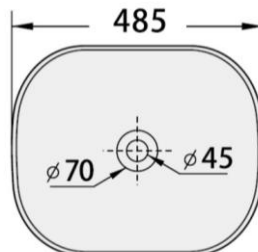

## Meria

VT9103CTW

Size : L490 x W355 x H140mm

TOP VIEW

SIDE VIEW

## Flesia

VT9101CTW

Size : L510 x W375 x H145mm

TOP VIEW

SIDE VIEW

## Nuhra

VT9102CTW

Size : L485 x W390 x H150mm

TOP VIEW

SIDE VIEW