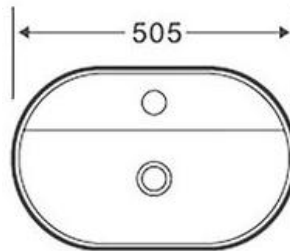

## Dica

VT9106CTW

Size : L600 x W420 x H130mm

TOP VIEW

SIDE VIEW

## Rubia

VT9107CTW

Size : L505 x W380 x H130mm

TOP VIEW

SIDE VIEW