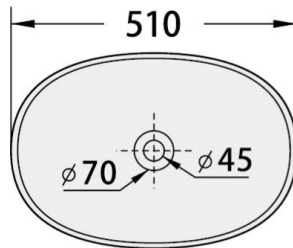

## Meria

VT9103CTW

Size : L490 x W355 x H140mm

TOP VIEW

SIDE VIEW

## Flesia

VT9101CTW

Size : L510 x W375 x H145mm

TOP VIEW

SIDE VIEW