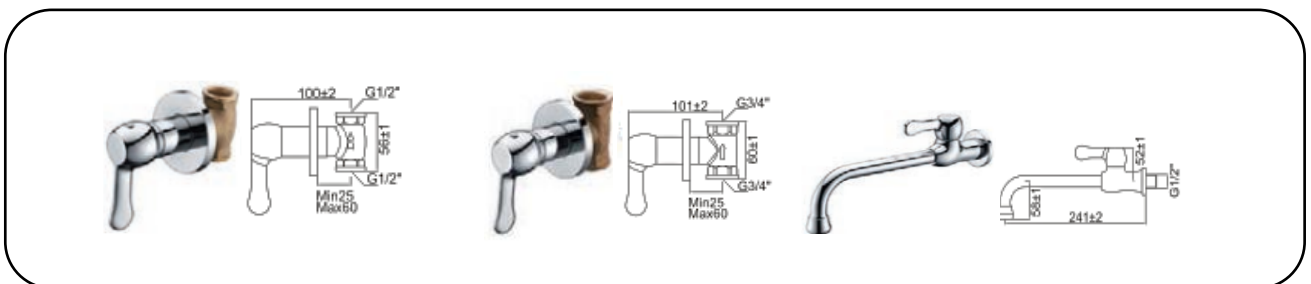

**VT5711-40**  
Double spout pillar sink tap

**VT5705-40**  
Bib tap

**VT5706-40**  
Hose bib tap

**VT5707-40**  
Angle valve

**VT5708-40**  
Two way tap

**VT5709-40 1/2**  
1/2" Stop valve

**VT5709-40 3/4**  
3/4" Stop valve