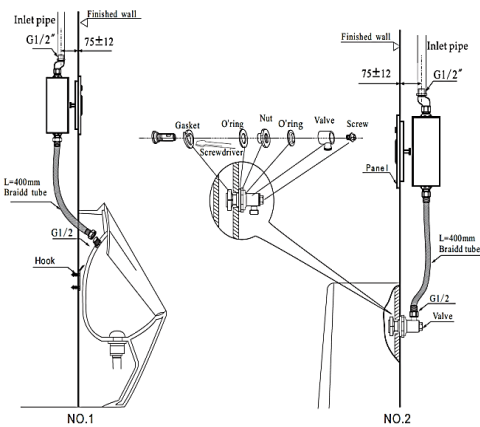

Back inlet urinal installation diagram