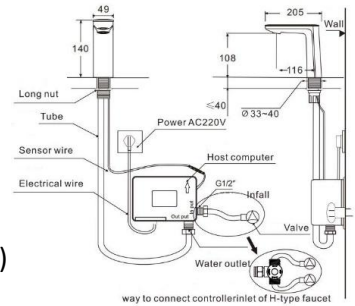

Material: Inner Solid Brass, Chrome Finish
Sensor: Infrared Sensor
Solenoid Valve: Anti-impurity Technology
Sensing Distance: 15-20cm Adjustable
Water Pressure: 0.05 – 0.6 Mpa
Inlet Pipe: G 1/2
Power: VT4022D – DC 6V (4 x AA Alkaline Batteries)
VT4022AD - AC 220V(Adapter) & 4 x AA Alkaline Batteries (Battery on standby when Ac on)

VT4104D
VT4104A