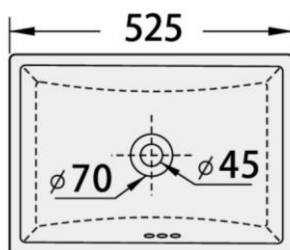

## Remia

VT9202WHB

Size : L445 x W415 x H385mm

TOP VIEW

SIDE VIEW

## Calys

VT9203WHB

Size : L480 x W400 x H390mm

TOP VIEW

SIDE VIEW

## Warda

VT9375UCB

Size : L525 x W375 x H200mm

TOP VIEW

SIDE VIEW