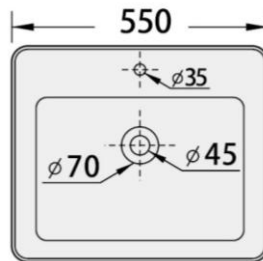

Jelma

VT9301SR

Size : L550 x W450 x H180mm

TOP VIEW