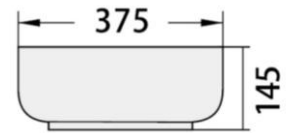

## Meria

VT9103CTW

Size : L490 x W355 x H140mm

TOP VIEW

SIDE VIEW

## Flesia

VT9101CTW

Size : L510 x W375 x H145mm

TOP VIEW

SIDE VIEW