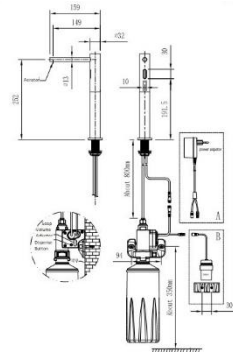

Type: Base Mount Drop Soap Dispenser
Material: Solid Brass, Triple Layer Chrome Finish
ABS Motor with polyethylene soap Bottle
Volume : 1500ml-container
Dispensing Soap Volume: 1-2ml Per Dispense
Sensing Distance: 1-8cm By High Graded Sensor
Sensor: Infrared Sensor
**Power Source: AC 240v or Alternatively
DC (6V) 4 x C size Alkaline Battery**