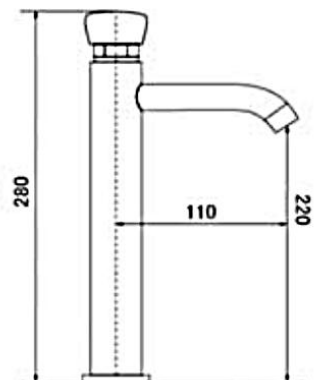

SELF-CLOSING WATER FAUCET
COMMERCIAL FAUCET SERIES

*Water Flow Stop at 8-12Sec

*Water Flow Stop at 8-12Sec

*Water Flow Stop at 5-10Sec

*Water Flow Stop at 4-6Sec

*Water Flow Stop at 4-6Sec

VT929M