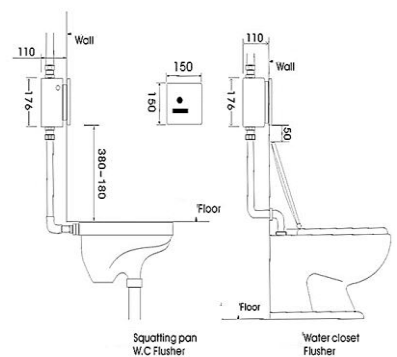

Material: Chrome Face Plate, Inner Brass

Sensor: Infrared Sensor

Solenoid Valve: Anti-impurity Technology

Sensing Distance: 7-20cm Adjustable

Water Pressure: 0.3 – 0.8 Mpa

Power: VT4506ADM - AC 240V & 4 x AA Alkaline Batteries  
(Battery on standby when Ac on)