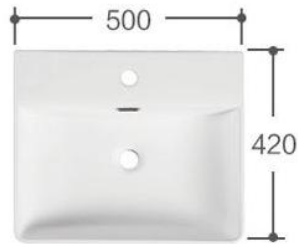

Pagma

VT9300SR

Size : L500 x W420 x H160mm

TOP VIEW