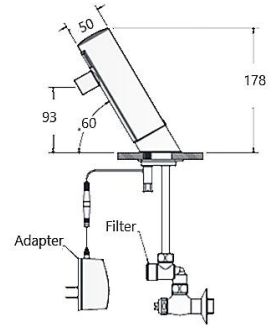

TOUCH FREE AUTOMATIC HOT AND COLD BASIN WATER FAUCETS

Material: Inner Brass, ABS Body , Triple Layer Chrome Finish

Sensor: Infrared Sensor, Dual sensor

Solenoid Valve: Anti-impurity Technology

Sensing Distance: 7-20cm Adjustable

Water Pressure: 0.05 – 0.8 Mpa

Inlet Pipe: G 1/2

Power: VT4010D – DC 6V (4 x AA Alkaline Batteries)

VT4010A - AC 240V