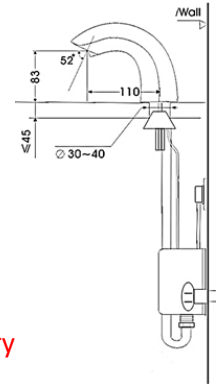

Material: Inner Solid Brass, Triple Layer Chrome Finish
Sensor: Infrared Sensor
Solenoid Valve: Anti-impurity Technology
Sensing Distance: 7 - 20cm Adjustable
Water Pressure: 0.05 – 0.8 Mpa
Inlet Pipe: G 1/2
Power: VT4000D – DC 6V (4 x AA Alkaline Batteries)
VT4000AD - AC 240V & 6V +Rechargeable Lithium ion Battery

VT4003D
VT4003AD
VT4003AD-G