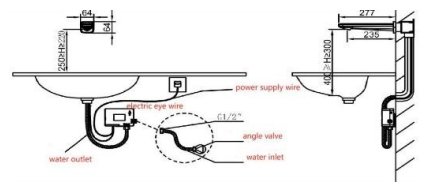

TOUCH FREE AUTOMATIC WALL MOUNTED WATER FAUCETS

Material: Inner Solid Brass, Triple Layer Chrome Finish
Sensor: Infrared Sensor
Solenoid Valve: Anti-impurity Technology
Sensing Distance: 7-20cm Adjustable
Water Pressure: 0.05 – 0.8 Mpa
Inlet Pipe: G 1/2

Power: VT4251D – DC 6V uses 4 x AA Alkaline Batteries

Material: Inner Solid Brass, Chrome Finish
Sensor: Infrared Sensor
Solenoid Valve: Anti-impurity Technology
Sensing Distance: 7 - 20cm Adjustable
Water Pressure: 0.05 – 0.8 Mpa
Inlet Pipe: G 1/2

VT4254AD - AC 240V & 6V +Rechargeable Lithium ion Battery

Material: Inner Solid Brass, Chrome Finish
Sensor: Infrared Sensor
Solenoid Valve: Anti-impurity Technology
Sensing Distance: 5-10cm Adjustable
Water Pressure: 0.05 – 0.6 Mpa
Inlet Pipe: G 1/2

Power: VT4257D – DC 6V uses 4 x AA Alkaline Batteries

VT4257AD - AC 240V & 4 x AA Alkaline Batteries
(Battery on standby when Ac on)