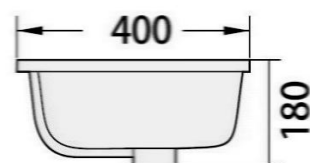

UNDER COUNTER BASIN

Valtech

BASINS

Warda

VT9375UCB

Size : L525 x W375 x H200mm

Rufa

VT9378UCB

Size : L500 x W400 x H180mm

SIDE VIEW