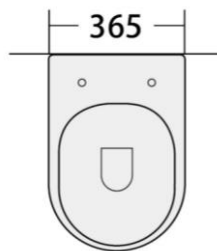

WALL HUNG WC

Valtech

WATER CLOSET

Morri

VT9551WHWC

Type : Rimless Toilet

Flushing System : Tornado Flush

Size : 490L x 365W x 295H mm

TOP VIEW