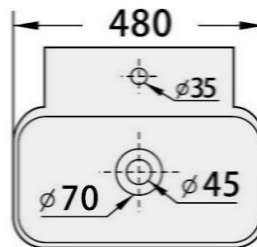

## Wati

VT9201WHB

Size : L560 x W460 x H185mm

TOP VIEW

SIDE VIEW

## Aira

VT9200WHB

Size : L480 x W410 x H170mm

TOP VIEW

SIDE VIEW