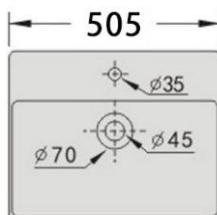

## Indah

VT9109CTW

Size : L600 x W380 x H125mm

TOP VIEW

SIDE VIEW

## Sero

VT9110CTW

Size : L505 x W415 x H150mm

TOP VIEW

SIDE VIEW