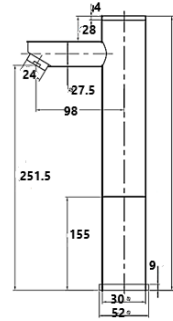

TOUCH FREE AUTOMATIC BASIN MOUNTED WATER FAUCETS

Material: Inner Solid Brass, Triple Layer Chrome Finish
Sensor: Infrared Sensor
Solenoid Valve: Anti-impurity Technology
Sensing Distance: 7-20cm Adjustable
Water Pressure: 0.05 – 0.8 Mpa
Inlet Pipe: G 1/2
Power: VT4101D – DC 6V uses 4 x AA Alkaline Batteries

VT4101AD - AC 240V & 4 x AA Alkaline Batteries
(Battery on standby when Ac on)

VT4101D
VT4101AD
VT4101AD-G

Material: Inner Solid Brass, Triple Layer Chrome Finish
Sensor: Infrared Sensor
Solenoid Valve: Anti-impurity Technology
Sensing Distance: 7-20cm Adjustable
Water Pressure: 0.05 – 0.8 Mpa
Inlet Pipe: G 1/2
Power: VT4206D – DC 6V (4 x AA Alkaline Batteries)

VT4206AD - AC 240V & 4 x AA Alkaline Batteries
(Battery on standby when Ac on)

VT4206D
VT4206AD
VT4206AD-G

Material: Chrome Body, Inner 304 Stainless Steel
Sensor: Infrared Sensor
Solenoid Valve: Anti-impurity Technology
Sensing Distance: 7-20cm Adjustable
Water Pressure: 0.05 – 0.8 Mpa
Inlet Pipe: G 1/2

Power: **VT4208AD - AC 240V & 4 x AA Alkaline Batteries**
(Battery on standby when Ac on)

VT4208AD
VT4208AD-G

Material: Inner Solid Brass, Triple Layer Chrome Finish
Sensor: Infrared Sensor
Solenoid Valve: Anti-impurity Technology
Sensing Distance: 7-20cm Adjustable
Water Pressure: 0.05 – 0.8 Mpa
Inlet Pipe: G 1/2

Power: **VT4208-2AD - AC 240V & 4 x AA Alkaline Batteries**
(Battery on standby when Ac on)

VT4208-2AD
VT4208-2AD-G