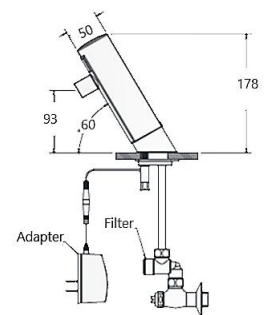

Material: Inner Brass & ABS Body, Triple Layer Chrome Finish
Sensor: Infrared Sensor
Solenoid Valve: Anti-impurity Technology
Sensing Distance: 7-20cm Adjustable
Water Pressure: 0.05 – 0.8 Mpa
Inlet Pipe: G 1/2
Power: VT4104D – DC 6V (4 x AA Alkaline Batteries)
VT4104A - AC 240V

VT4033D
VT4033AD