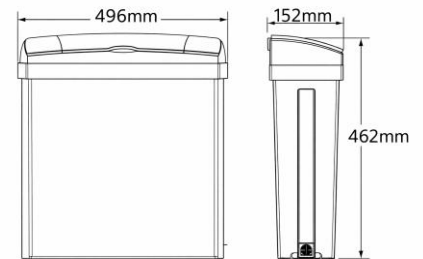

Type: Garbage Bins – 15 L
Material: ABS Body and Cap
Sensor: Infrared Sensor
High Grade Servo Control for Cap opening
Sensing Distance: 7-20cm
Power: VT2013D – DC 6V (4 x AA size Alkaline batteries)
Dimension : 462 H x 152 D x 469 W mm