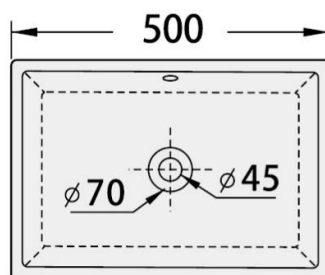

Rufa

VT9378UCB

Size : L500 x W400 x H180mm

TOP VIEW