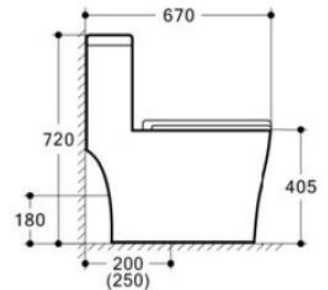

## Serasi

VT9851OP

Type : Rimless Toilet

Flushing System : Washdown Flush

Flush Volume : 3L/6L

Roughing In : 180mm ( P-Trap ) , 250mm ( S-Trap )

Size : 670L x 400W x 720H mm

TOP VIEW