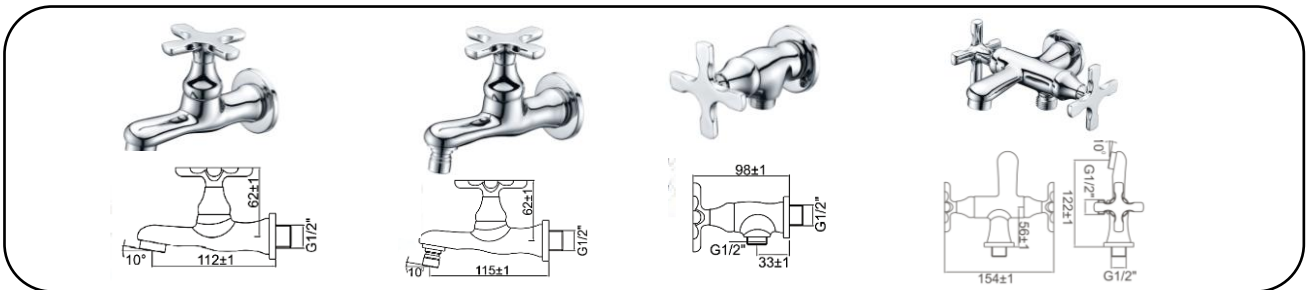

VT5709-42
Bib tap

VT5710-42
Hose bib tap

VT5707-42
Angle valve

VT5708-42
Two way tap