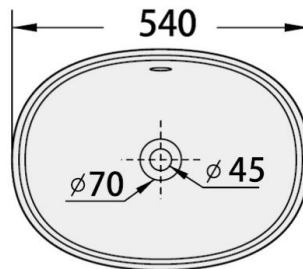

UNDER COUNTER BASIN

Valtech®

Eria

VT9376UCB

Size : L540 x W400 x H185mm

TOP VIEW