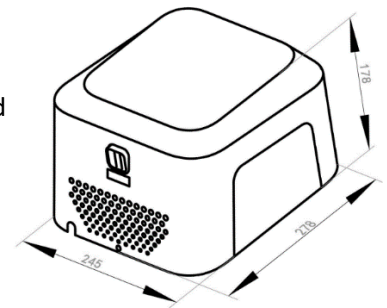

## TOUCH FREE AUTOMATIC HAND DRYER

**VT6000A**

Type: Hand Dryer  
 Material Stainless Steel Body  
 Motor Speed/Power: 20000rpm/550W Wind speed 70m/s  
 Sensing Distance: 5-10cm  
 Power Rating: 1500Watts  
 Power: AC 240V-50Hz