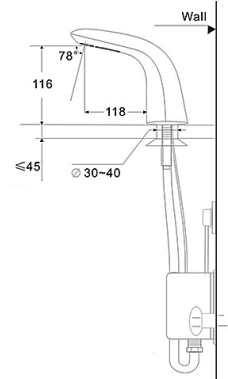

Material: Inner Solid Brass, Triple Layer Chrome Finish
Sensor: Infrared Sensor
Solenoid Valve: Anti-impurity Technology
Sensing Distance: 7-20cm Adjustable
Water Pressure: 0.05 – 0.8 Mpa
Inlet Pipe: G 1/2
Power: VT4033D – DC 6V (4 x AA Alkaline Batteries)
VT4033AD - AC 240V & 6V +Rechargeable Lithium ion Battery

VT4100D
VT4100AD
VT4100AD-G

Material: Inner Solid Brass, Triple Layer Chrome Finish
Sensor: Infrared Sensor
Solenoid Valve: Anti-impurity Technology
Sensing Distance: 7-20cm Adjustable
Water Pressure: 0.05 – 0.8 Mpa
Inlet Pipe: G 1/2
Power: VT4100D – DC 6V (4 x AA Alkaline Batteries)
VT4100AD - AC 240V & 6V + Rechargeable Lithium ion Battery