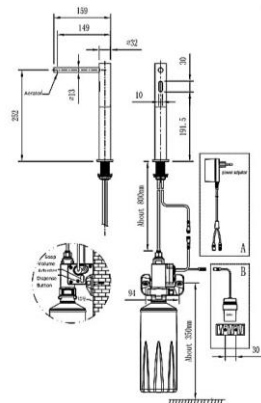

Type: Base Mount Drop Soap Dispenser
Volume: 1500ml-container
Material: Solid Brass, Triple Layer Chrome Finish
ABS Motor with polyethylene soap Bottle
Sensor: Infrared Sensor
Power: VT1055D – DC 6V (4 x AA Alkaline Batteries)
VT1055AD - AC 240V (adapter) & 4 x AA Alkaline Batteries
(Battery on standby when Ac on)