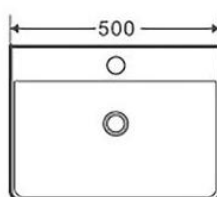

## Flesia

VT9101CTW

Size : L510 x W375 x H145mm

TOP VIEW

SIDE VIEW

## Nuhra

VT9102CTW

Size : L485 x W390 x H150mm

TOP VIEW

SIDE VIEW

## Mimosa

VT9105CTW

Size : L500 x W420 x H130mm

TOP VIEW

SIDE VIEW