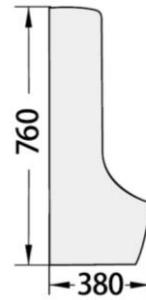

## Vera

VT9927WHUBI / VT9927WHUBI-S

*"Offered in sensor and non-sensor versions"*

Trap : P-Trap

Size : L350 x W380 x H760 mm

FRONT VIEW

SIDE VIEW