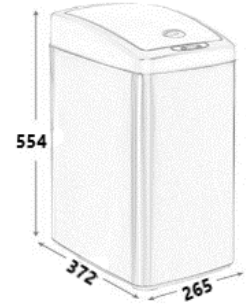

## TOUCH FREE AUTOMATIC GARBAGE BINS

Type: Garbage Bins – 30 L  
 Material: Stainless Steel Body, ABS Cap: Black  
 Sensor: Infrared Sensor  
 High Grade Servo Control for Cap opening  
 Sensing Distance: 7-20cm  
 Power: VT2005D – DC 6V (4 x D size Alkaline batteries)  
**Dimension : 554 H x 372 D x 265 W mm**