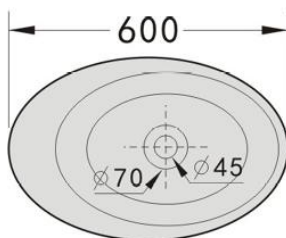

COUNTER TOP BASIN

Valtech

BASINS

Indah

VT9109CTW

Size : L600 x W380 x H125mm

TOP VIEW