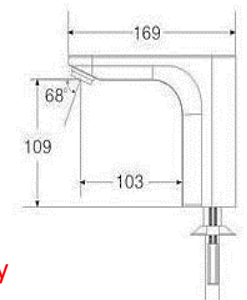

Material: Inner Solid Brass, Triple Layer Chrome Finish
Sensor: Infrared Sensor
Solenoid Valve: Anti-impurity Technology
Sensing Distance: 7 - 20cm Adjustable
Water Pressure: 0.05 – 0.8 Mpa
Inlet Pipe: G 1/2
Power: VT4029D – DC 6V (4 x AA Alkaline Batteries)
VT4029AD - AC 240V & 6V +Rechargeable Lithium ion Battery