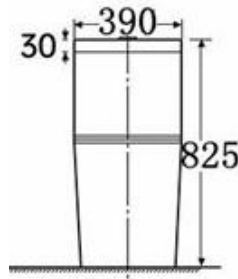

## Latea

**VT9750CC**

Type : Rimless Toilet

Flushing System : Washdown Flush

Flush Volume : 3L/4L

Roughing In : 180mm ( P-Trap )

Size : 640W x 390D x 825H mm

FRONT VIEW