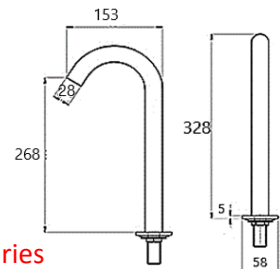

Material: Inner Solid Brass, Triple Layer Chrome Finish
Sensor: Infrared Sensor
Solenoid Valve: Anti-impurity Technology
Sensing Distance: 7-20cm Adjustable
Water Pressure: 0.05 – 0.8 Mpa
Inlet Pipe: G 1/2

Power: **VT4208-2AD - AC 240V & 4 x AA Alkaline Batteries**
(Battery on standby when Ac on)