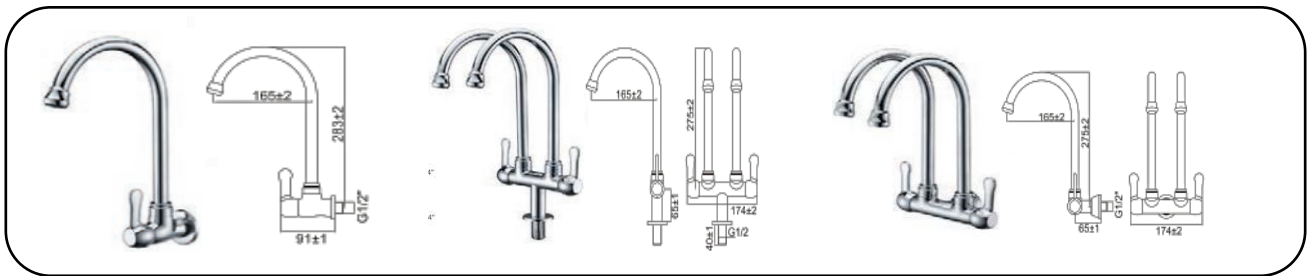

### CHROME FAUCET SERIES

**VT5701-40**  
Basin Tap

**VT5702-40**  
Extend basin tap

**VT5703-40**  
Pillar sink tap

**VT5704-40**  
Wall mounted sink tap

**VT5704A-40**  
Wall mounted sink tap

**VT5710-40**  
Double spout pillar sink tap