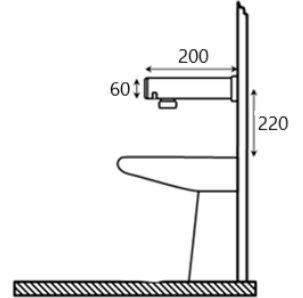

TOUCH FREE AUTOMATIC WALL MOUNTED WATER FAUCETS

Material: Inner Solid Brass, Triple Layer Chrome Finish
Sensor: Infrared Sensor
Solenoid Valve: Anti-impurity Technology
Sensing Distance: 7-20cm Adjustable
Water Pressure: 0.05 – 0.8 Mpa
Inlet Pipe: G 1/2

Power: VT4251D – DC 6V uses 4 x AA Alkaline Batteries

Material: Inner Solid Brass, Chrome Finish
Sensor: Infrared Sensor
Solenoid Valve: Anti-impurity Technology
Sensing Distance: 7 - 20cm Adjustable
Water Pressure: 0.05 – 0.8 Mpa
Inlet Pipe: G 1/2

VT4254AD - AC 240V & 6V +Rechargeable Lithium ion Battery

Material: Inner Solid Brass, Chrome Finish
Sensor: Infrared Sensor
Solenoid Valve: Anti-impurity Technology
Sensing Distance: 5-10cm Adjustable
Water Pressure: 0.05 – 0.6 Mpa
Inlet Pipe: G 1/2

Power: VT4257D – DC 6V uses 4 x AA Alkaline Batteries

VT4257AD - AC 240V & 4 x AA Alkaline Batteries
(Battery on standby when Ac on)