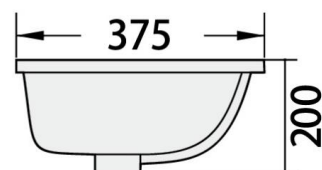

## Calys

VT9203WHB

Size : L480 x W400 x H390mm

TOP VIEW

SIDE VIEW

## Warda

VT9375UCB

Size : L525 x W375 x H200mm

TOP VIEW

SIDE VIEW