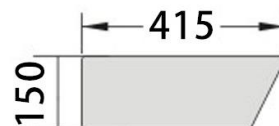

## Indah

VT9109CTW

Size : L600 x W380 x H125mm

TOP VIEW

SIDE VIEW

## Sero

VT9110CTW

Size : L505 x W415 x H150mm

TOP VIEW

SIDE VIEW