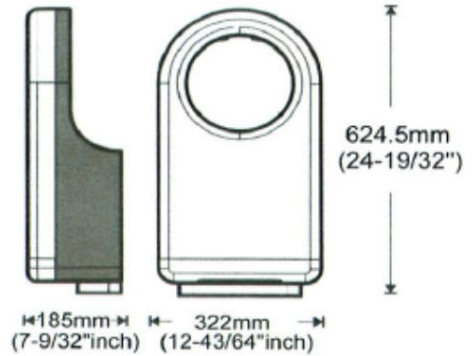

## TOUCH FREE AUTOMATIC HAND DRYER

VT6050A-W

VT6050A-S

VT6050A-B

Wall Mounted  
 Abs Body : White or Silver  
 Operation Power : AC 240V, 1200W  
 Standby: LED Colour Red; Active: LED Colour Blue,  
 Drying Time: Less than 10-15 seconds  
 Motor Type: 1HP, 400-750W,  
 Warm Air Speed Output: 65-100 m/s  
 Heater Element: ON/OFF heating options  
 Comes in 3 colour variance