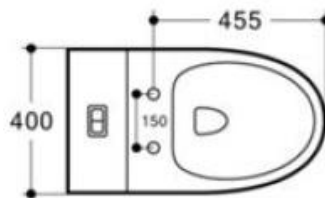

## Serasi

VT9851OP

Type : Rimless Toilet

Flushing System : Washdown Flush

Flush Volume : 3L/6L

Roughing In : 180mm ( P-Trap ) , 250mm ( S-Trap )

Size : 670L x 400W x 720H mm

TOP VIEW