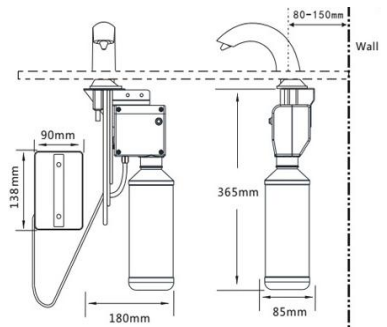

Type: Base Mount Foam Soap Dispenser
Volume: 1000ml-container
Material: Inner Brass, Chrome Finishing
Sensor: Infrared Sensor
Power: VT1056D – DC 6V (4 x D Alkaline Batteries)
VT1056A – AC (240V)