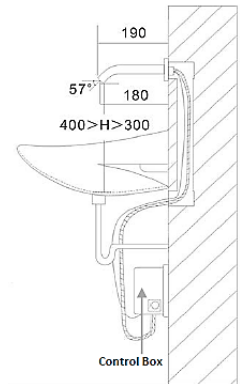

Material: Inner Solid Brass, Chrome Finish
Sensor: Infrared Sensor
Solenoid Valve: Anti-impurity Technology
Sensing Distance: 7 - 20cm Adjustable
Water Pressure: 0.05 – 0.8 Mpa
Inlet Pipe: G 1/2

VT4254AD - AC 240V & 6V +Rechargeable Lithium ion Battery