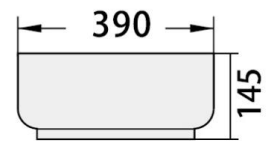

## Alamanda

VT9100CTW

Size : L485 x W390 x H145mm

TOP VIEW

SIDE VIEW