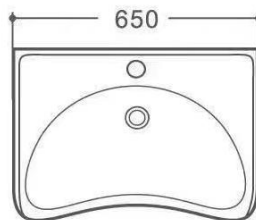

## Melur

VT9426CW

Type : Wall-hung

Size : L650 x W565 x H190mm

TOP VIEW

SIDE VIEW

## Stelis

VT9425CW

Type : Wall-hung

Size : L650 x W545 x H200mm

TOP VIEW

SIDE VIEW

02