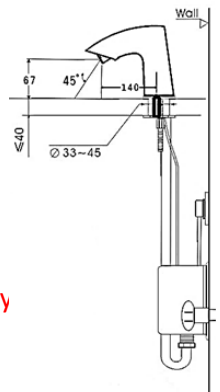

Material: Inner Solid Brass, Triple Layer Chrome Finish
Sensor: Infrared Sensor (Placed above the aerator)
Solenoid Valve: Anti-impurity Technology
Sensing Distance: 7-20cm Adjustable
Water Pressure: 0.05 – 0.8 Mpa
Inlet Pipe: G 1/2
Power: VT4024D – DC 6V (4 x AA Alkaline Batteries)
VT4024AD - AC 240V & 6V +Rechargeable Lithium ion Battery

VT4029D
VT4029AD
VT4029AD-G