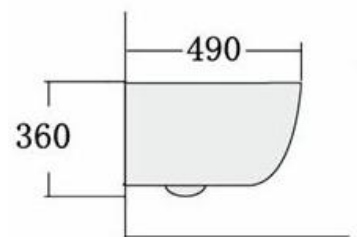

## Sababa

VT9552WHWC

Type : Rimless Toilet

Flushing System : Tornado & Washdown Flush

Size : 535L x 360W x 360H mm

TOP VIEW

SIDE VIEW