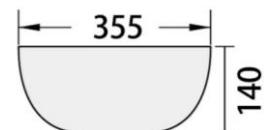

## Alamanda

VT9100CTW

Size : L485 x W390 x H145mm

TOP VIEW

SIDE VIEW

## Meria

VT9103CTW

Size : L490 x W355 x H140mm

TOP VIEW

SIDE VIEW