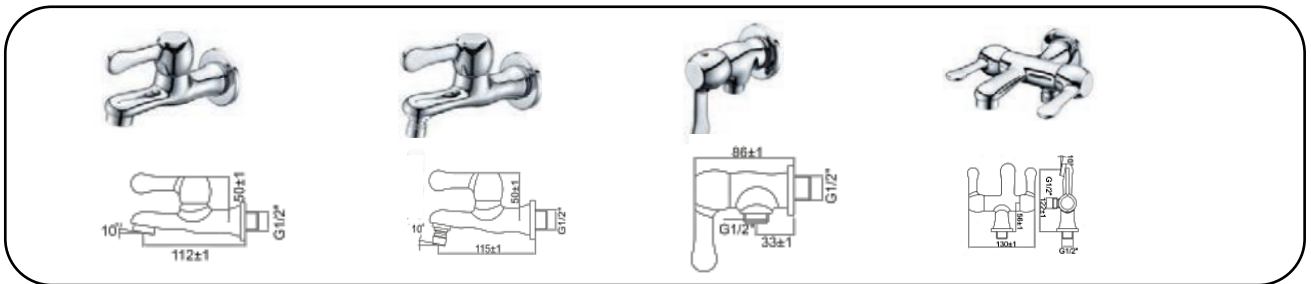

VT5705-40
Bib tap

VT5706-40
Hose bib tap

VT5707-40
Angle valve

VT5708-40
Two way tap