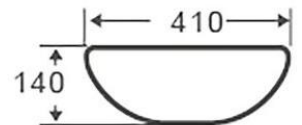

COUNTER TOP BASIN

Valtech

Rubia

VT9107CTW

Size : L505 x W380 x H130mm

Calen

VT9108CTW

Size : L610 x W410 x H140mm

SIDE VIEW