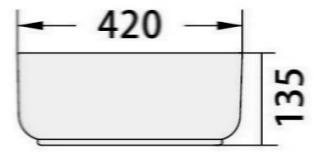

COUNTER TOP BASIN

Valtech

Kana

VT9104CTW

Size : L420 x W420 x H135mm

SIDE VIEW