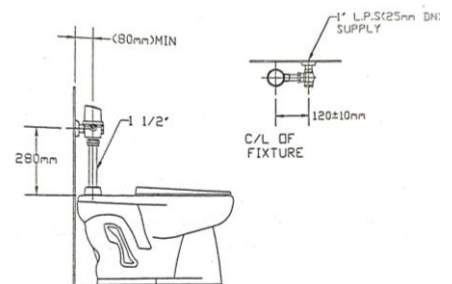

Type: Automatic Exposed toilet flusher

Material: Chrome Face Plate, Inner Brass

Sensor: Infrared Sensor

Solenoid Valve: Anti-impurity Technology

Sensing Distance: 40 - 80cm Adjustable

Water Pressure: 0.3 – 0.8 Mpa

Power: VT4505DM - DC 4 x AA Alkaline Batteries