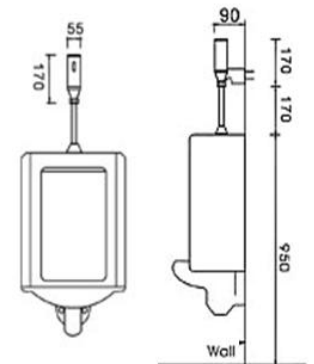

Type: Exposed Urinal Flusher (**Fully Integrated**)

Material: Inner Solid Brass, Triple Layer Chrome Finish

Sensor: Infrared Sensor

Solenoid Valve: Anti-impurity Technology

Sensing Distance: 7-20cm Adjustable

Water Pressure: 0.07 – 0.7Mpa

Inlet Pipe: G 1/2

Power: VT4400D – DC 6V (4 x AAA Alkaline Batteries)