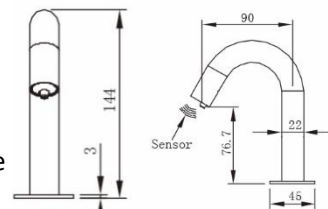

Type: Base Mount Drop Soap Dispenser
Volume: 1500ml-container
Material: Solid Brass, Triple Layer Chrome Finish
ABS Motor with polyethylene soap Bottle
Sensor: Infrared Sensor
Power: VT1050D – DC 6V (4 x AA Alkaline Batteries)
**VT1050AD - AC 240V (adapter) & 4 x AA Alkaline Batteries
(Battery on standby when Ac on)**