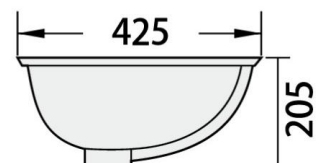

UNDER COUNTER BASIN

Valtech®

Eria

VT9376UCB

Size : L540 x W400 x H185mm

Camara

VT9377UCB

Size : L555 x W425 x H205mm

SIDE VIEW