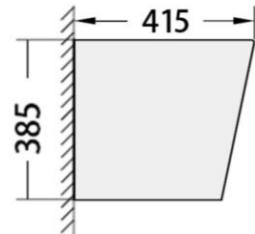

## Sero

VT9110CTW

Size : L505 x W415 x H150mm

TOP VIEW

SIDE VIEW

## Aira

VT9200WHB

Size : L480 x W410 x H170mm

TOP VIEW

SIDE VIEW

## Remia

VT9202WHB

Size : L445 x W415 x H385mm

TOP VIEW

SIDE VIEW

## Calys

VT9203WHB

Size : L480 x W400 x H390mm

TOP VIEW

SIDE VIEW