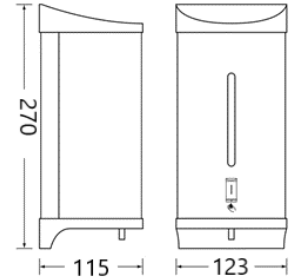

Type: Wall Mount Foam Soap Dispenser
Volume: 800ml-container
Material: Polished Stainless Steel
Sensor: Infrared Sensor
Power: VT1020D – DC 6V (4 x AA Alkaline Batteries)
VT1020AD - AC 240V (adapter) & 4 x AA Alkaline Batteries
(Battery on standby when Ac on)