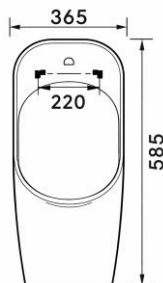

## Vera

VT9927WHUBI / VT9927WHUBI-S

*"Offered in sensor and non-sensor versions"*

Trap : P-Trap

Size : L350 x W380 x H760 mm

FRONT VIEW

SIDE VIEW

## Bayu

VT9926WHUBI / VT9926WHUBI-S

*"Offered in sensor and non-sensor versions"*

Trap : P-Trap

Size : L365 x W345 x H585mm

FRONT VIEW

SIDE VIEW