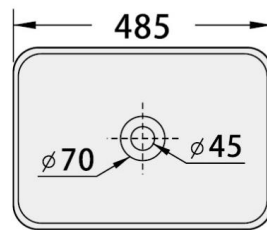

## Alamanda

VT9100CTW

Size : L485 x W390 x H145mm

TOP VIEW

SIDE VIEW

## Meria

VT9103CTW

Size : L490 x W355 x H140mm

TOP VIEW

SIDE VIEW