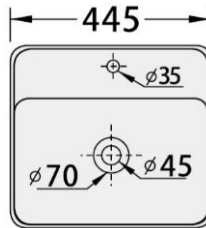

WALL HUNG BASIN

Valtech®

Remia

VT9202WHB

Size : L445 x W415 x H385mm

TOP VIEW