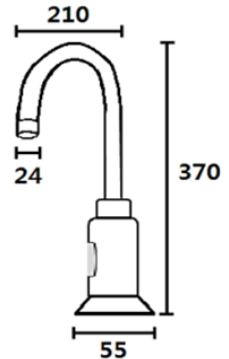

TOUCH FREE AUTOMATIC BASIN MOUNTED WATER FAUCETS

Material: Inner Solid Brass, Triple Layer Chrome Finish
Sensor: Infrared Sensor
Solenoid Valve: Anti-impurity Technology
Sensing Distance: 7-20cm Adjustable
Water Pressure: 0.05 – 0.8 Mpa
Inlet Pipe: G 1/2
Power: VT4101D – DC 6V uses 4 x AA Alkaline Batteries

VT4101AD - AC 240V & 4 x AA Alkaline Batteries
(Battery on standby when Ac on)

VT4101D
VT4101AD
VT4101AD-G

Material: Inner Solid Brass, Triple Layer Chrome Finish
Sensor: Infrared Sensor
Solenoid Valve: Anti-impurity Technology
Sensing Distance: 7-20cm Adjustable
Water Pressure: 0.05 – 0.8 Mpa
Inlet Pipe: G 1/2
Power: VT4206D – DC 6V (4 x AA Alkaline Batteries)

VT4206AD - AC 240V & 4 x AA Alkaline Batteries
(Battery on standby when Ac on)

VT4206D
VT4206AD
VT4206AD-G

Material: Chrome Body, Inner 304 Stainless Steel
Sensor: Infrared Sensor
Solenoid Valve: Anti-impurity Technology
Sensing Distance: 7-20cm Adjustable
Water Pressure: 0.05 – 0.8 Mpa
Inlet Pipe: G 1/2

Power: **VT4208AD - AC 240V & 4 x AA Alkaline Batteries**
(Battery on standby when Ac on)

VT4208AD
VT4208AD-G

Material: Inner Solid Brass, Triple Layer Chrome Finish
Sensor: Infrared Sensor
Solenoid Valve: Anti-impurity Technology
Sensing Distance: 7-20cm Adjustable
Water Pressure: 0.05 – 0.8 Mpa
Inlet Pipe: G 1/2

Power: **VT4208-2AD - AC 240V & 4 x AA Alkaline Batteries**
(Battery on standby when Ac on)

VT4208-2AD
VT4208-2AD-G