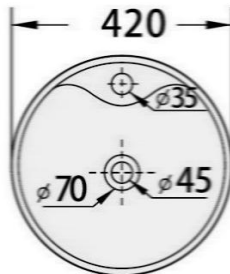

COUNTER TOP BASIN

Valtech

Kana

VT9104CTW

Size : L420 x W420 x H135mm

TOP VIEW