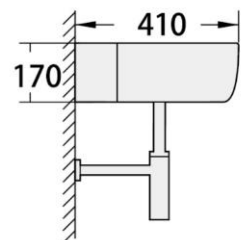

## Sero

VT9110CTW

Size : L505 x W415 x H150mm

TOP VIEW

SIDE VIEW

## Wati

VT9201WHB

Size : L560 x W460 x H185mm

TOP VIEW

SIDE VIEW

## Aira

VT9200WHB

Size : L480 x W410 x H170mm

TOP VIEW

SIDE VIEW