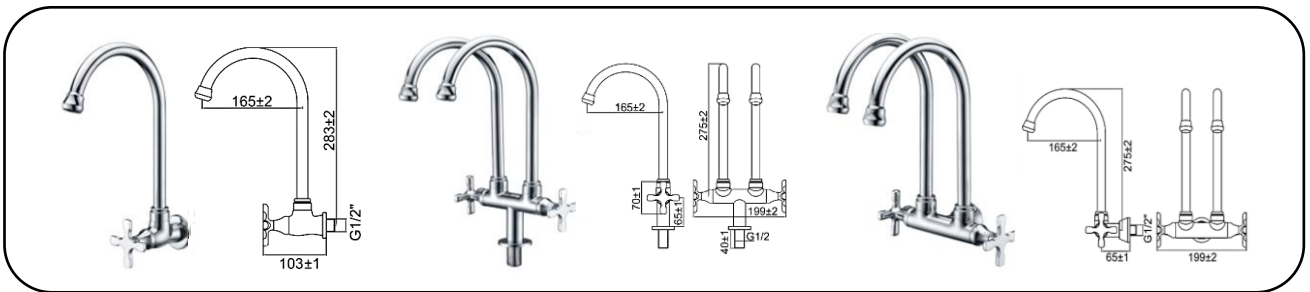

### CHROME FAUCET SERIES

**VT5701-42**  
Basin Tap

**VT5702-42**  
Extended basin tap

**VT5703-42**  
Basin Tap

**VT5704-42**  
Extended basin tap

**VT574A-42**  
Basin Tap

**VT5710-42**  
Extended basin tap