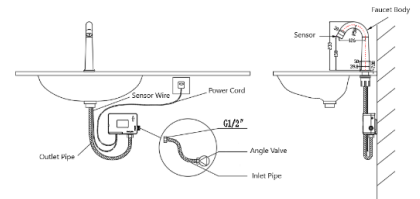

Material: Chrome Body, Inner 304 Stainless Steel
Sensor: Infrared Sensor
Solenoid Valve: Anti-impurity Technology
Sensing Distance: 7-20cm Adjustable
Water Pressure: 0.05 – 0.8 Mpa
Inlet Pipe: G 1/2

Power: **VT4208AD - AC 240V & 4 x AA Alkaline Batteries**
(Battery on standby when Ac on)