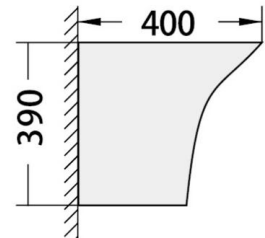

## Remia

VT9202WHB

Size : L445 x W415 x H385mm

TOP VIEW

SIDE VIEW

## Calys

VT9203WHB

Size : L480 x W400 x H390mm

TOP VIEW

SIDE VIEW