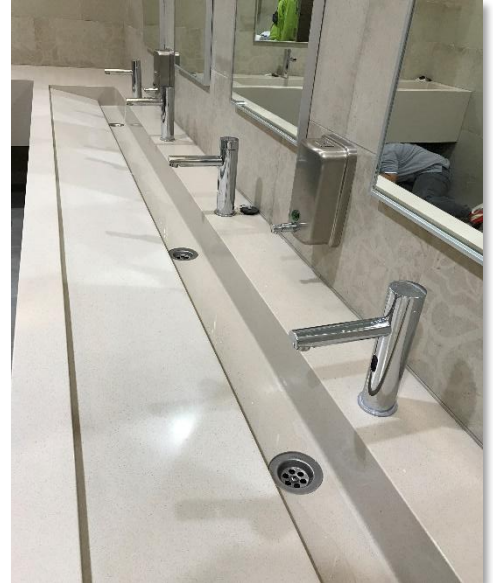

TOUCH FREE AUTOMATIC HOT AND COLD BASIN WATER FAUCETS

Material: Inner Brass, ABS Body , Triple Layer Chrome Finish

Sensor: Infrared Sensor, Dual sensor

Solenoid Valve: Anti-impurity Technology

Sensing Distance: 7-20cm Adjustable

Water Pressure: 0.05 – 0.8 Mpa

Inlet Pipe: G 1/2

Power: VT4010D – DC 6V (4 x AA Alkaline Batteries)

VT4010A - AC 240V