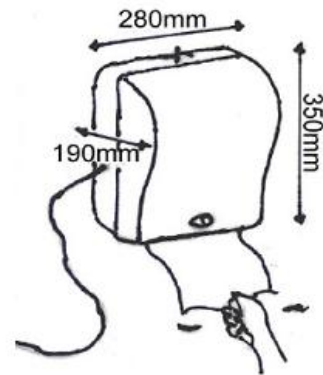

TOUCH FREE AUTOMATIC PAPER TOWEL DISPENSER

VT7103AD

Wall Mounted

ABS Body, High grade sensor and motor

Dual Power: **AC 240V**

DC 6V (4xD size Alkaline Batteries)

(100 times activation per day, last one year)

Battery Low and Paper finish LED indicator

Paper length adjustment

Comes in 3 colour variance