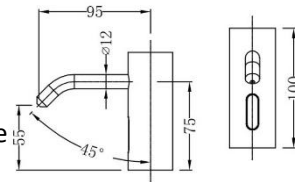

Type: Base Mount Drop Soap Dispenser
Volume: 1500ml-container
Material: Solid Brass, Triple Layer Chrome Finish
ABS Motor with polyethylene soap Bottle
Sensor: Infrared Sensor
Power: VT1019D – DC 6V (4 x AA Alkaline Batteries)
**VT1019AD - AC 240V (adapter) & 4 x AA Alkaline Batteries
(Battery on standby when Ac on)**

**VT1050D
VT1050AD**