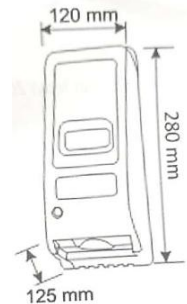

VT1055D
VT1055AD