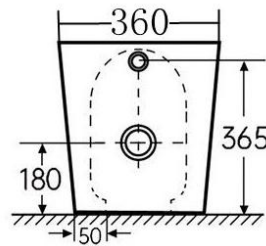

## Sorrel

VT9500BTW

Type : Rimless Toilet

Flushing System : Tornado & Washdown Flush

Roughing In : 180mm ( P-Trap )

Size : 540L x 360W x 415H mm

BACK VIEW

SIDE VIEW