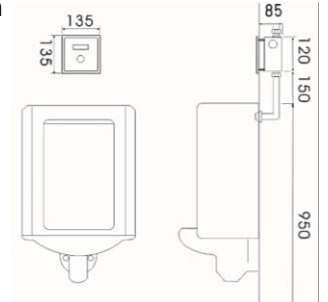

Type: Recess Wall Mounted with Manual Flushing Button

Material: Chrome Face Plate, Inner Brass

Sensor: Infrared Sensor

Solenoid Valve: Anti-impurity Technology

Sensing Distance: 7-20cm Adjustable

Water Pressure: 0.05 – 0.8 Mpa

Inlet Pipe: G 1/2

Power: VT4404DM – DC 6V (4 x AA Alkaline Batteries)

VT4409ADM - AC 240V & 4 x AA Alkaline Batteries
(Battery on standby when Ac on)