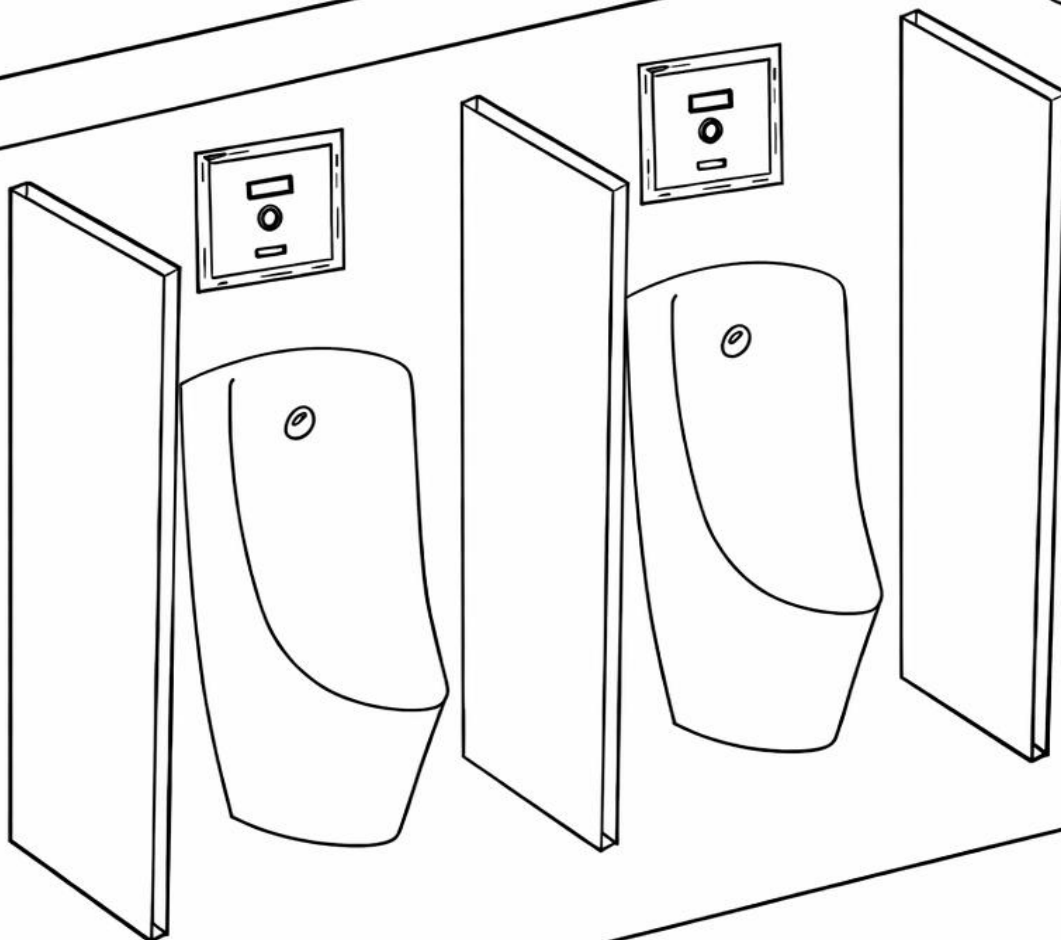

03

VALTECH URINALS

“ Efficient and hygienic solutions. “