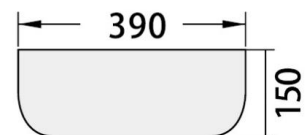

COUNTER TOP BASIN

Valtech®

Flesia

VT9101CTW

Size : L510 x W375 x H145mm

Nuhra

VT9102CTW

Size : L485 x W390 x H150mm

SIDE VIEW