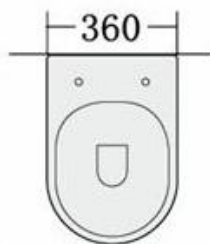

WALL HUNG WC

Valtech

WATER CLOSET

Morri

VT9551WHWC

Type : Rimless Toilet

Flushing System : Tornado Flush

Size : 490L x 365W x 295H mm

Sababa

VT9552WHWC

Type : Rimless Toilet

Flushing System : Tornado & Washdown Flush

Size : 535L x 360W x 360H mm

TOP VIEW