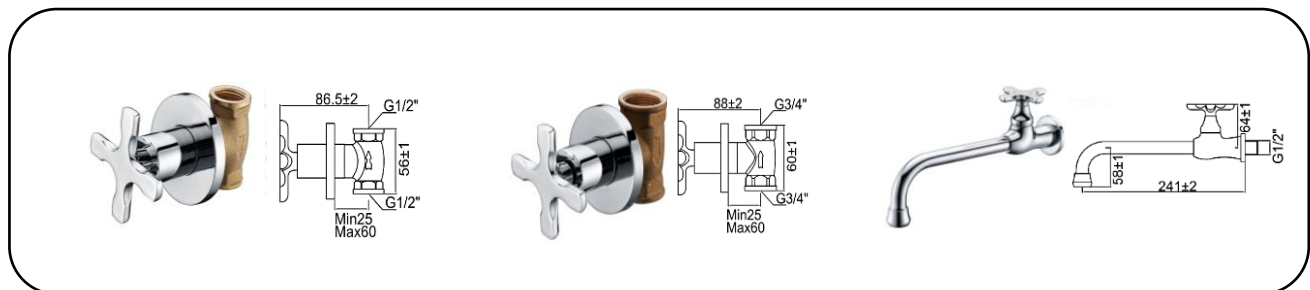

**VT5711-42**  
Basin Tap

**VT5709-42**  
Bib tap

**VT5710-42**  
Hose bib tap

**VT5707-42**  
Angle valve

**VT5708-42**  
Two way tap

**VT5709-42 1/2**  
1/2" Stop valve

**VT5709-42 3/4**  
3/4" Stop valve