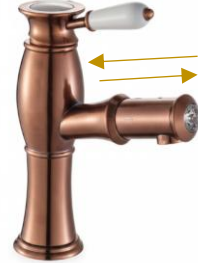

### FAUCET SERIES

**VT89287F**

Single handle basin faucet  
Antique

**VT89287G**

Single handle basin faucet  
Zirconium gold

**VT89287M**

Single handle basin faucet  
Rose gold

**VT89288F**