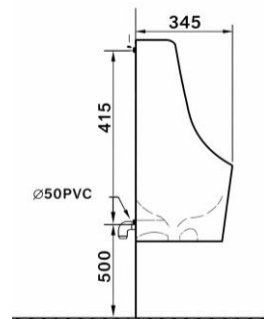

## Bayu

VT9926WHUBI / VT9926WHUBI-S

*"Offered in sensor and non-sensor versions"*

Trap : P-Trap

Size : L365 x W345 x H585mm

FRONT VIEW

SIDE VIEW