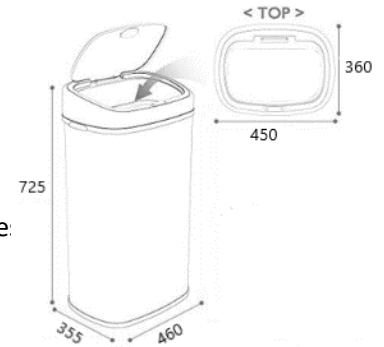

Type: Garbage Bins – 80 L
Material: Stainless Steel Body, ABS Cap: Black
Sensor: Infrared Sensor
High Grade Servo Control for Cap opening
Sensing Distance: 7-20cm
Power: VT2006D – DC 6V (4 x D size Alkaline batteries)
Dimension : 725 H x 355 D x 460 W mm