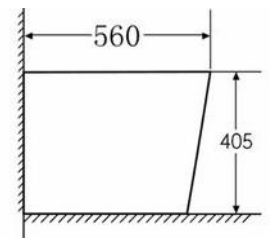

## Alba

VT9501BTW

Type : Rimless Toilet

Flushing System : Tornado & Washdown Flush

Roughing In : 180mm ( P-Trap )

Size : 560L x 365W x 405H mm

BACK VIEW

SIDE VIEW