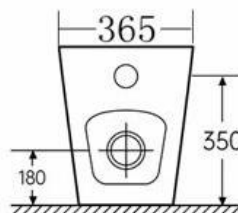

## Alba

VT9501BTW

Type : Rimless Toilet

Flushing System : Tornado & Washdown Flush

Roughing In : 180mm ( P-Trap )

Size : 560L x 365W x 405H mm

BACK VIEW

SIDE VIEW