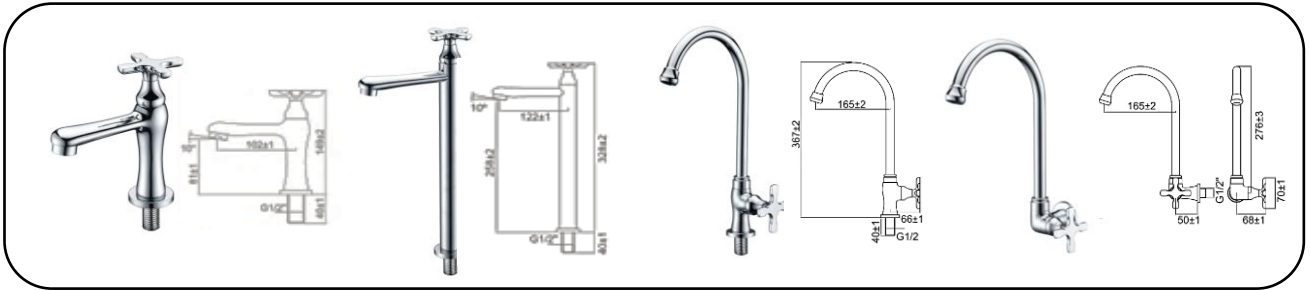

CHROME FAUCET SERIES

VT5701-42
Basin Tap

VT5702-42
Extended basin tap

VT5703-42
Basin Tap

VT5704-42
Extended basin tap