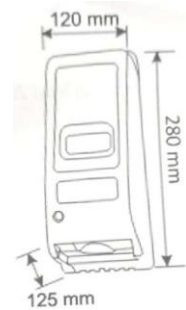

Type: Wall Mount Foam Soap Dispenser
Volume: 1000ml-container
Material: ABS Body
Sensor: Infrared Sensor
Power: VT1027D – DC 6V (4 x AA Alkaline Batteries)