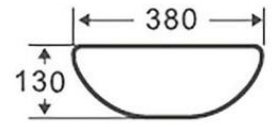

## Rubia

VT9107CTW

Size : L505 x W380 x H130mm

TOP VIEW

SIDE VIEW