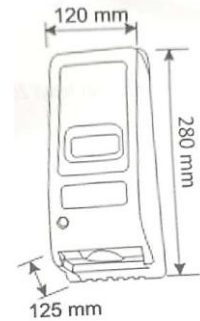

VT1011D

Type: Wall Mount Hand Sanitizer Dispenser
Volume: 1000ml-container
Material: ABS Body
Sensor: Infrared Sensor
Power: VT1011D – DC 6V (4 x AA Alkaline Batteries)