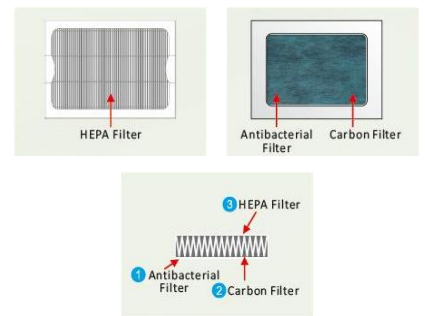

Super Filter Assembly Information