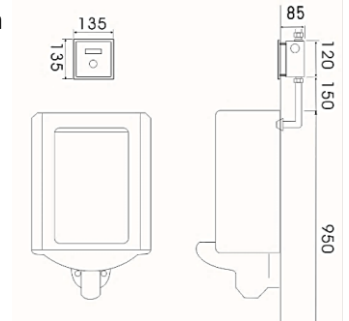

TOUCH FREE AUTOMATIC EXPOSED & RECESSED URINAL FLUSHER

Type: Recess Wall Mounted with Manual Flushing Button

Material: Chrome Face Plate, Inner Brass

Sensor: Infrared Sensor

Solenoid Valve: Anti-impurity Technology

Sensing Distance: 7-20cm Adjustable

Water Pressure: 0.05 – 0.8 Mpa

Inlet Pipe: G 1/2

Power: VT4404DM – DC 6V (4 x AA Alkaline Batteries)

VT4404ADM - AC 240V & 4 x AA Alkaline Batteries
(Battery on standby when Ac on)

VT4404ADM-G : Meets Water Savings Requirement of 2.5L/Min