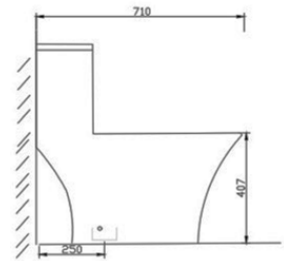

ONE PIECE WC

Valtech

Calypso

VT9850OP

Type : Rimless Toilet

Flushing System : Washdown Flush

Flush Volume : 3L/6L

Roughing In : 250mm (S-Trap)

Size : 710L x 375D x 710H mm

TOP VIEW

SIDE VIEW

Serasi

VT9851OP

Type : Rimless Toilet

Flushing System : Washdown Flush

Flush Volume : 3L/6L

Roughing In : 180mm (P-Trap) , 250mm (S-Trap)

Size : 670L x 400W x 720H mm

TOP VIEW