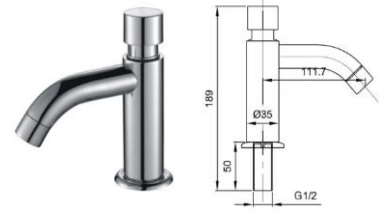

SELF-CLOSING WATER FAUCET
COMMERCIAL FAUCET SERIES

*Water Flow Stop at 8-12Sec

*Water Flow Stop at 8-12Sec

VT939M

*Water Flow Stop at 5-10Sec

*Water Flow Stop at 4-6Sec

*Water Flow Stop at 4-6Sec