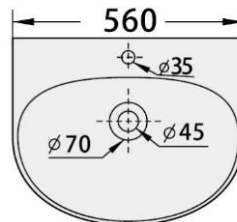

WALL HUNG BASIN

Valtech

BASINS

Wati

VT9201WHB

Size : L560 x W460 x H185mm

TOP VIEW