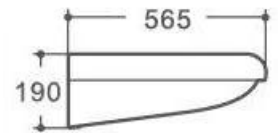

## Melur

VT9426CW

Type : Wall-hung

Size : L650 x W565 x H190mm

TOP VIEW

SIDE VIEW