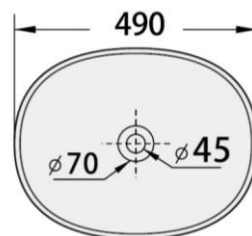

## Alamanda

VT9100CTW

Size : L485 x W390 x H145mm

TOP VIEW

SIDE VIEW

## Meria

VT9103CTW

Size : L490 x W355 x H140mm

TOP VIEW

SIDE VIEW