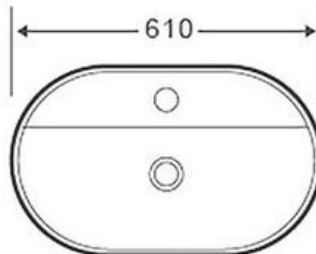

## Dica

VT9106CTW

Size : L600 x W420 x H130mm

TOP VIEW

SIDE VIEW

## Rubia

VT9107CTW

Size : L505 x W380 x H130mm

TOP VIEW

SIDE VIEW

## Calen

VT9108CTW

Size : L610 x W410 x H140mm

TOP VIEW

SIDE VIEW