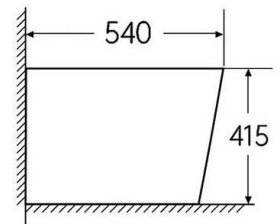

## Sorrel

VT9500BTW

Type : Rimless Toilet

Flushing System : Tornado & Washdown Flush

Roughing In : 180mm ( P-Trap )

Size : 540L x 360W x 415H mm

BACK VIEW

SIDE VIEW