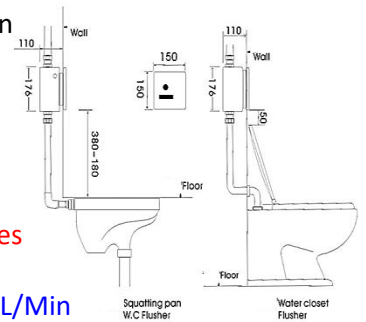

Type: Recess Wall Mounted with Manual Flushing Button

Material: Chrome Face Plate, Inner Brass

Sensor: Infrared Sensor

Solenoid Valve: Anti-impurity Technology

Sensing Distance: 7-20cm Adjustable

Water Pressure: 0.3 – 0.8 Mpa

Power: VT4502ADM - AC 240V & 4 x AA Alkaline Batteries
(Battery on standby when Ac on)

VT4502ADM-G : Meets Water Savings Requirement of 4L/Min