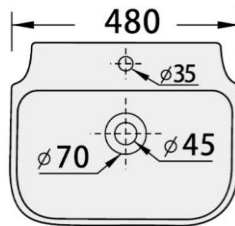

## Remia

VT9202WHB

Size : L445 x W415 x H385mm

TOP VIEW

SIDE VIEW

## Calys

VT9203WHB

Size : L480 x W400 x H390mm

TOP VIEW

SIDE VIEW