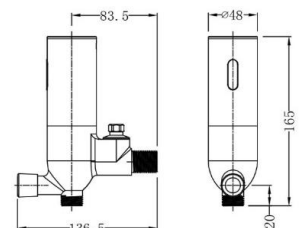

Type: Exposed Urinal Flusher with **Mechanical** Manual Button
(**Fully Integrated**)

Material: Inner Solid Brass, Triple Layer Chrome Finish

Sensor: Infrared Sensor

Solenoid Valve: Anti-impurity Technology

Sensing Distance: 7-20cm Adjustable

Water Pressure: 0.07 – 0.7 Mpa

Inlet Pipe: G 1/2

Power: VT4403DM – DC 6V (4 x AAA Alkaline Batteries)